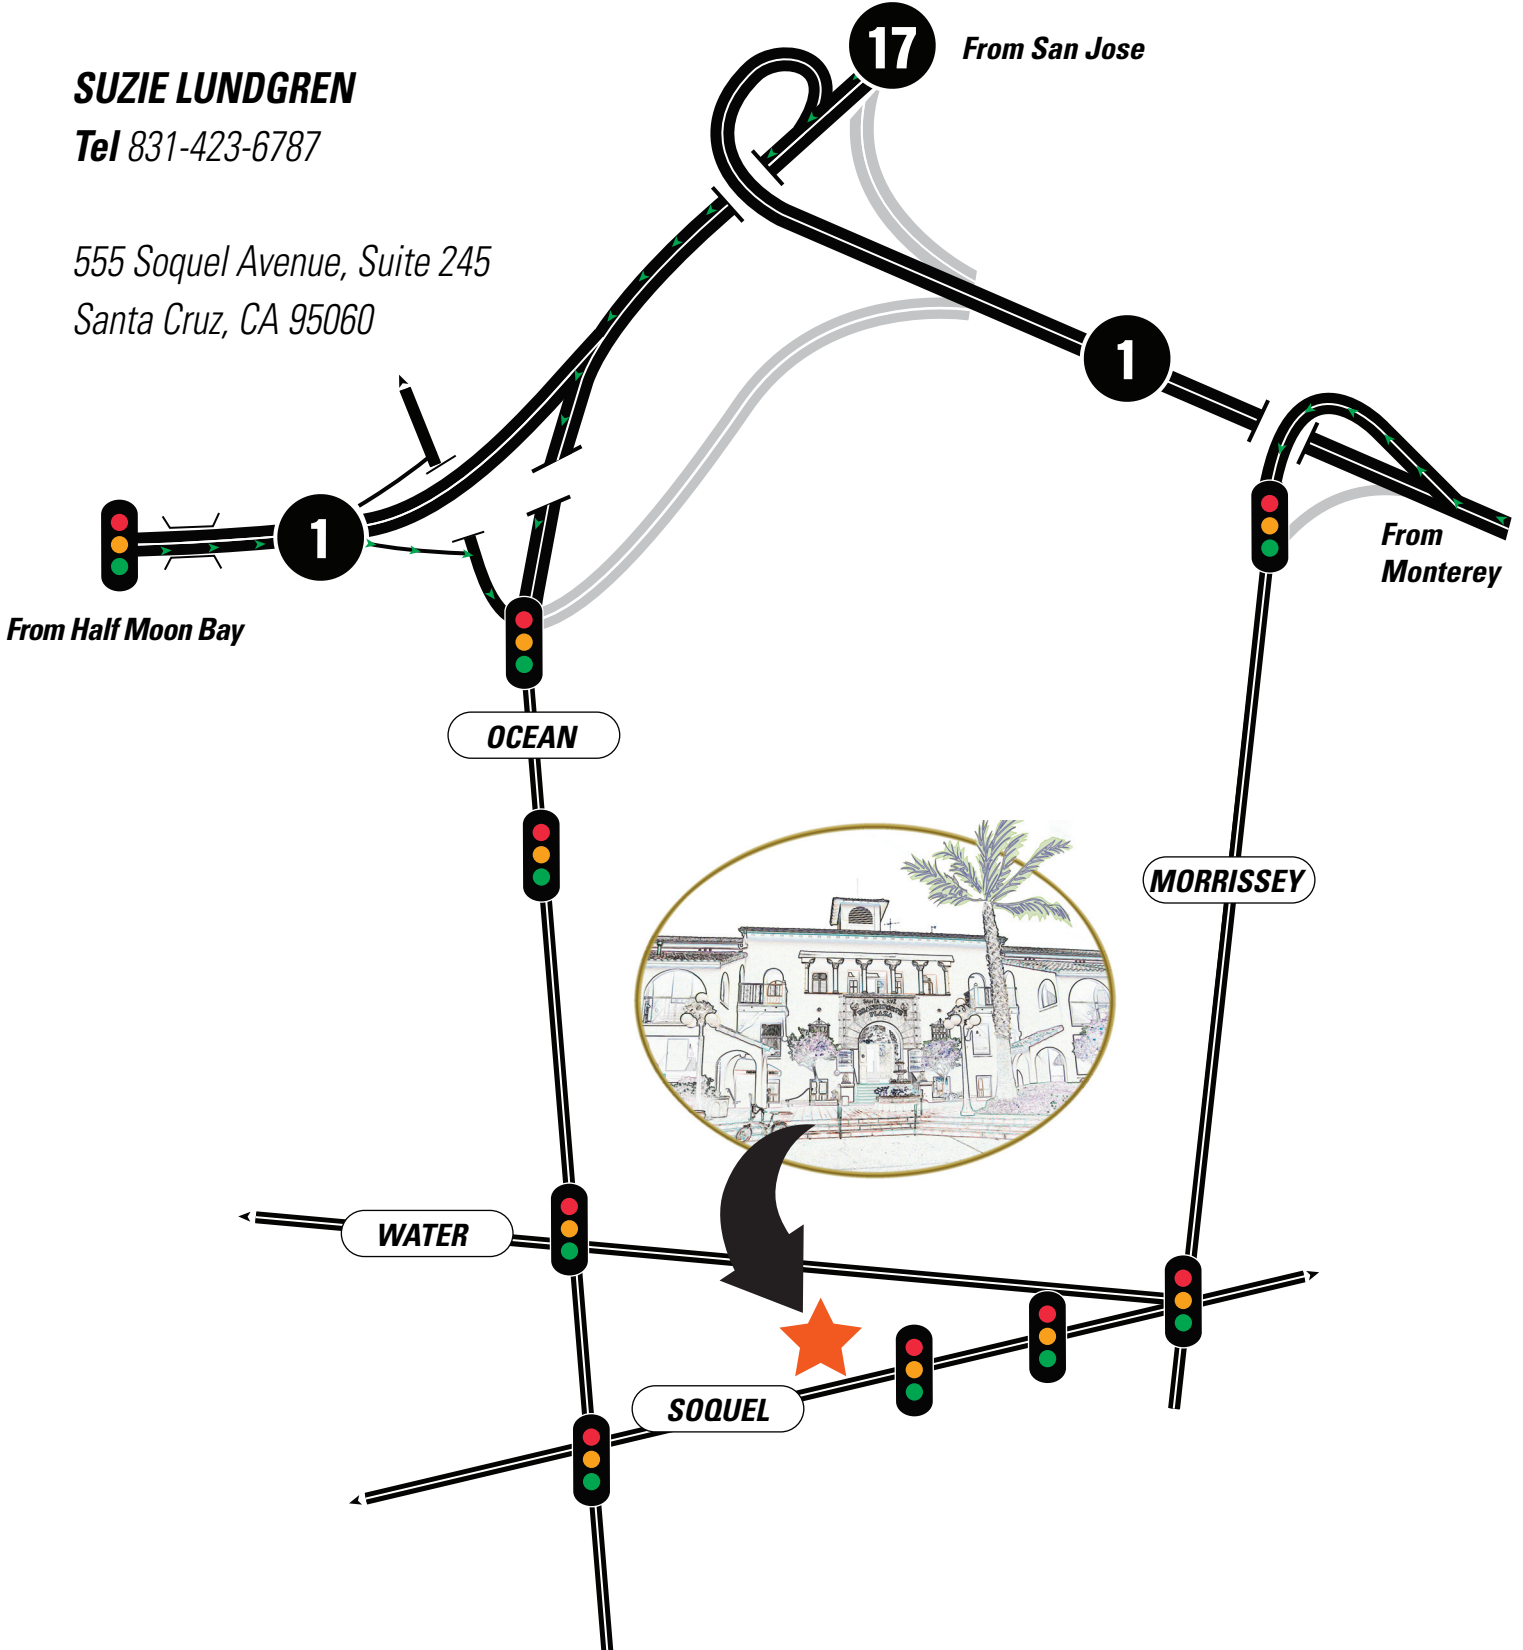

## From San Jose

CA 17 South 4 miles past Scotts Valley  
Merge onto Ocean Street  
Turn Left onto Soquel Avenue (0.7 miles)  
Turn Left into Branciforte Plaza (0.15 miles)

## From the North (Half Moon Bay) via Highway 1

CA-1/Coast Road South  
Take Ocean Street  
Turn Left onto Soquel Avenue (0.7 miles)  
Turn Left into Branciforte Plaza (0.15 miles)

## From the South (Monterey) via Highway 1

CA-1 North  
Take Morrissey Boulevard West (Over Freeway)  
Go Right onto Water Street (0.4 miles) (*get into left lane immediately*) to Soquel Avenue  
Turn Right into Branciforte Plaza (0.6 miles)